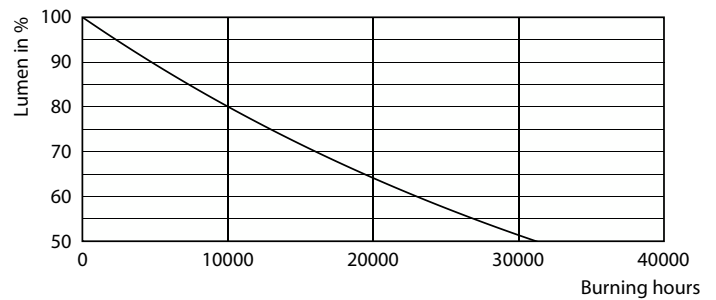

CorePro LEDcapsule LV

Fotometriske data

General uniform lighting - CorePro LEDcapsuleLV 2.1-20W G4 827 D

Levetid

Life Expectancy Diagram - CorePro LEDcapsuleLV 2.1-20W G4 827 D

Lumen Maintenance Diagram - CorePro LEDcapsuleLV 2.1-20W G4 827 D